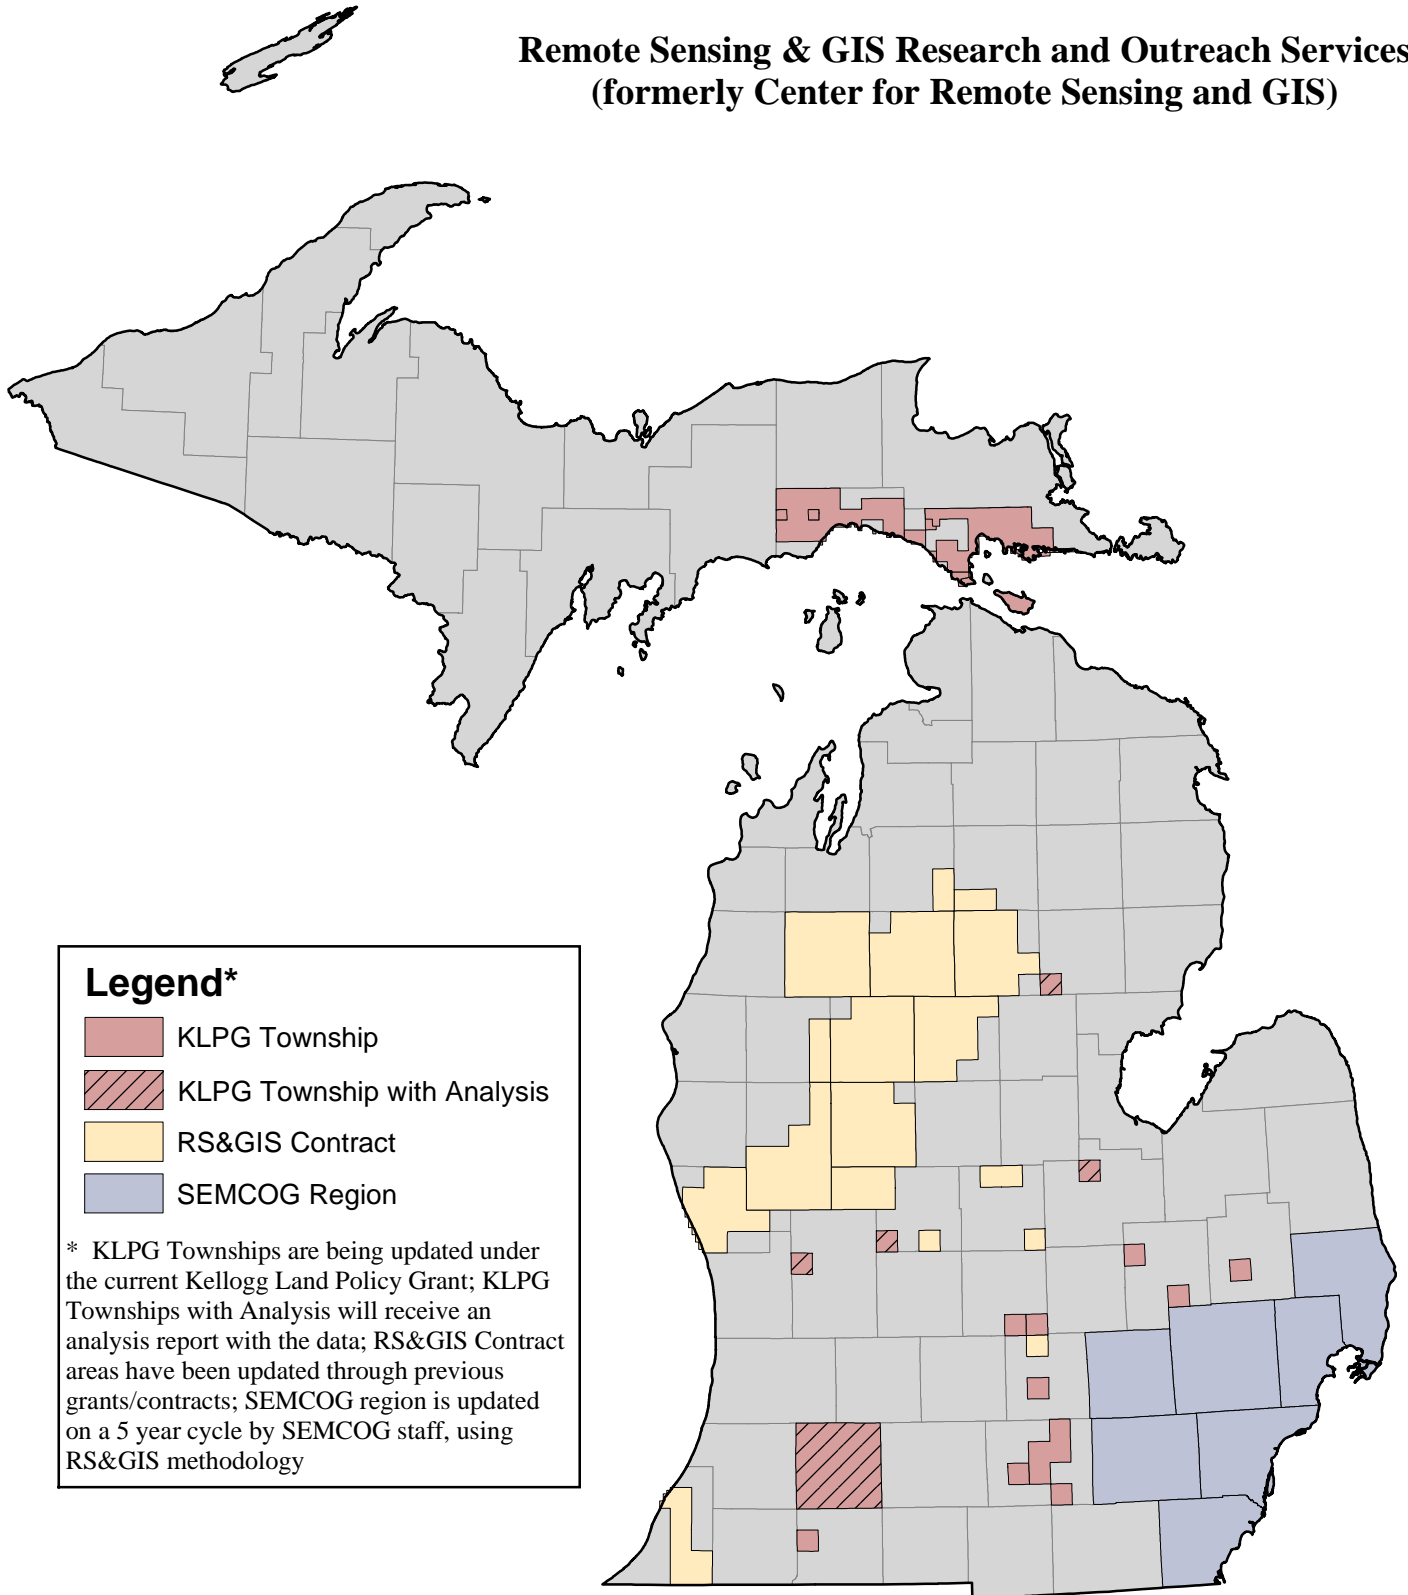

# Land Cover/Land Use Data Update

Remote Sensing & GIS Research and Outreach Services  
(formerly Center for Remote Sensing and GIS)

Map Revision: July, 2004

Further Information: Jessica Moy (dolansk3@msu.edu)